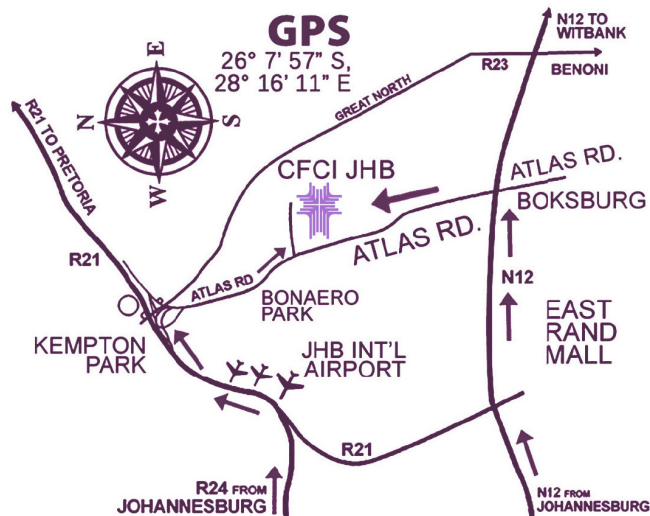

Cnr Atlas Rd & Silver Wings Blvd, Parkhaven ext. 7, Kempton Park

Tel: +27(0)11 230-9300 Email: info@cfcsa.co.za

www.CHRISTIANFAMILYCHURCH.co.za

www.CFCCELEBRATION.com